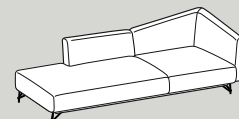

W 108cm D 269cm H 88cm
Vol. 2,1 m³ W103kg L 6,9mt

Customer's fabric..... -
Category A..... -
Category E-L..... -
Category M..... -
Category P..... -
Category T..... -
Category U..... -

Leather Soft..... -
Leather Maxi - Top..... -
Leather Luxor..... -
Leather Premium..... -
Leather Vip..... -

extra charge for SLED feet black (ME09)
Majoration de prix pour pied SLED noir (ME09)..... -

Back cushions to be added separately
Coussins dossier à ajouter a part

Cod. (<--> L10B0S - L10B0D (<-->))

1-er lateral element with low back

Latéral 1 place dossier bas