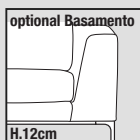

Piedini - Feet: