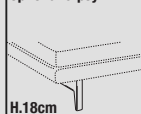

optional Gipsy

Eucalipto (LE05)
Grey wood (LE12)