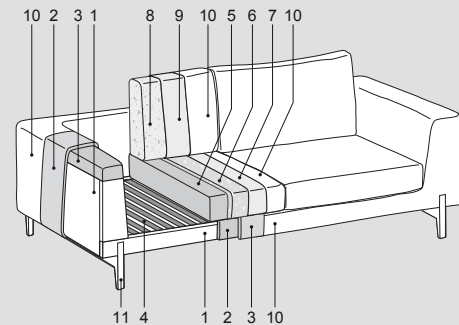

Piedini - Feet:

di serie Cover

Eucalipto (LE05)
Grey wood (LE12)

optional Gipsy

Eucalipto (LE05)
Grey wood (LE12)

Accessori - Accessories:

Vassoio

Eucalipto (LE05)
Grey wood (LE12)

Libreria

Eucalipto (LE05)
Grey wood (LE12)