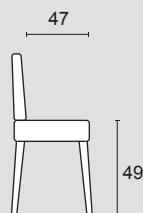

Note:

For mix version internal in fabric with sides and back in leather not removable.

Linear