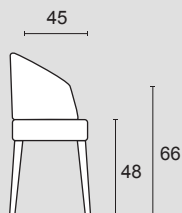

### Structure: 1-2

Linear chair: steel frame structure covered with cold foamed polyurethane.  
 St.Tropez chair: back in moulded curved plywood panel, seat in E1 category multilayer panel  
 For all chairs solid wood legs.

### Springing: 2-3

Linear chair: cold foamed polyurethane.  
 St.Tropez chair: seat in elastic bands of propylene fiber and latex crossed and mechanically pretensioned, back in plywood.

### Note:

For mix version internal in fabric with sides and back in leather not removable.

Linear

St.Tropez

Linear

St.Tropez