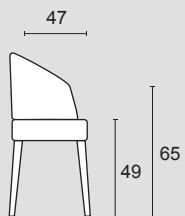

Note:

For mix version fabric cushions with sides and outer back in leather Soft category not removable.

Archie
St.Tropez

Bounty

Linear

356

Archie

St.Tropez

Bounty

Linear

356

Piedini - Feet:

Eucalipto (LE05)
Grey wood (LE12)

Eucalipto (LE05)
Grey wood (LE12)

Grey wood (LE12)

con maggiorazione
Noce canaletto (LE18)