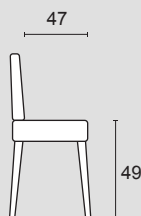

Note:

For mix version fabric cushions with sides and outer back in leather Soft category not removable.

Archie
St.Tropez

Bounty

Linear

356

Archie

St.Tropez

Bounty

Linear

356

Piedini - Feet:

Eucalipto (LE05)
Grey wood (LE12)

Eucalipto (LE05)
Grey wood (LE12)

Grey wood (LE12)

con maggiorazione
Noce canaletto (LE18)