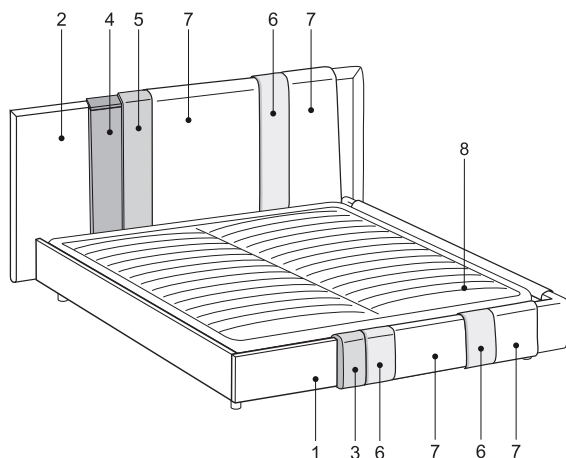

Versioni disponibili (per dimensioni selezionate)

Available versions (by selected dimensions)

Disponibile per materasso da:
Available for mattress: