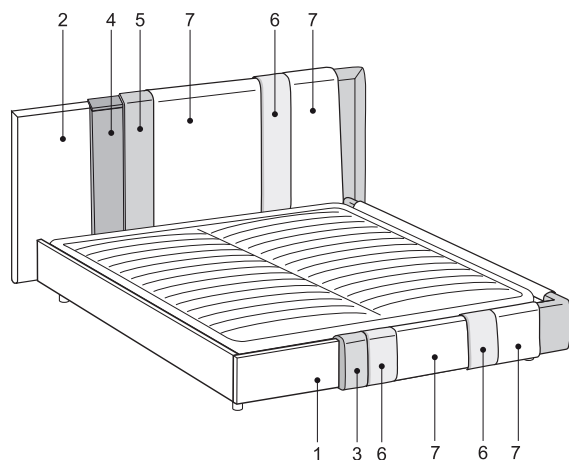

Versioni disponibili (per dimensioni selezionate)

Available versions (by selected dimensions)

Disponibile per materasso da:
Available for mattress: