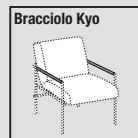

Note:

Chair Kyo with optional bonded leather armrests cover

Isa chair with leather backrest.

Isa

Kyo

Isa

Kyo

Piedini - Feet:

Grey wood (LE12)

Nero (ME09)
Light brown (ME11)

Accessori - Accessories:

Naturale (CR01)
Marrone (CR02)
Tortora (CR03)
Grigio (CR05)
Testa di Moro (CR08)
Canapa (CR10)

Grigio (CR05)
Testa di Moro (CR08)