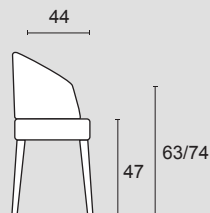

Sedie Isa - Kyo

	  Sedia Isa - Chair Isa	-	 Sedia Kyo - Chair Kyo
Rivestimento Upholstering (7)	Sfoderabile Removable —		—
	Non sfoderabile Not removable 		
Imbottiture Padding (4-5-6)	 Tecnoform D.35kg/m³		 Tecnoform D.35kg/m³

INFORMAZIONI TECNICHE

Struttura: 1-2

Sedia Isa: telaio in legno massiccio e pannello di multistrati di legno in classe E1

Sedia Kyo: struttura in tubolare di acciaio e pannello di multistrati di legno in classe E1.

Molleggio: 2-3

Sedia Isa: Sedia Kyo: seduta in pannello di legno multistrati.

Sedia Kyo: seduta in pannello di legno multistrati.

Note:

Sedia Kyo con rivestimento opzionale dei braccioli in cuoio.

Sedia isa con schienale in cuoio.

TECHNICAL INFORMATION

Structure: 1-2

Isa chair: solid wood frame and plywood panel in class E1

Kyo chair: tubular steel structure and plywood panel in class E1.

Springing: 2-3

Isa chair

Kyo chair: seat in plywood panel.

Note:

Chair Kyo with optional bonded leather armrests cover

Isa chair with leather backrest.

Isa

Piedini - Feet:

Grey wood (LE12)

Nero (ME09)
Light brown (ME11)

Accessori - Accessories:

Naturale (CR01)
Marrone (CR02)
Tortora (CR03)
Grigio (CR05)
Testa di Moro (CR08)
Canapa (CR10)

Grigio (CR05)
Testa di Moro (CR08)