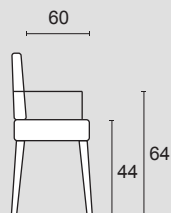

TECHNICAL INFORMATION

Structure: 1-2

Isa chair: solid wood frame and plywood panel in class E1

Kyo chair: tubular steel structure and plywood panel in class E1.

Springing: 2-3

Isa chair

Kyo chair: seat in plywood panel.

Note:

Chair Kyo with optional bonded leather armrests cover

Isa chair with leather backrest.

Isa

Kyo

Isa

Kyo

Piedini - Feet: