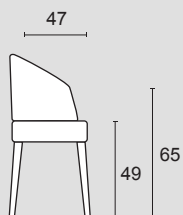

Note:

Chair Kyo with optional bonded leather armrests cover

For Claire chair mix seat cushions in fabric with sides and back in Soft category leather, not removable.

356