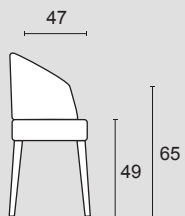

Note:

For mix version fabric cushions with sides and outer back in leather Soft category not removable.

Archie
St.Tropez

Bounty

Linear

356

Archie

St.Tropez