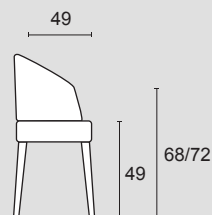

Sedie 356 - Claire - Kyo

METAL

	Sedia 356 - Chair 356	Sedia Claire - Sedia Claire	Sedia Kyo - Sedia Kyo
Rivestimento Upholstering (7)	Sfoderabile Removable	—	—
Non sfoderabile Not removable			
Imbottiture Padding (4-5-6)	 D.35kg/m³	 D.35kg/m³	 D.35kg/m³

INFORMAZIONI TECNICHE

Struttura: 1-2

Sedia 356 e Claire: schienale in pannello di multistrati curvato in stampo, seduta in pannello di multistrati categoria E1.

Sedia Kyo: struttura in tubolare di acciaio e pannello di multistrati categoria E1.

Molleggio: 2-3

Sedie 356 e Claire: seduta in nastri elastici di fibra propilenica e lattice incrociati e meccanicamente pretensionati, schienale in legno multistrati.

Sedia Kyo: seduta in pannello di legno multistrati.

Note:

Sedia Kyo con rivestimento opzionale dei braccioli in cuoio.

Per sedia Claire mix cuscini seduta in tessuto con fianchi e retro schiena in pelle cat.Soft non sfoderabili.

TECHNICAL INFORMATION

Structure: 1-2

Chair 356 and Claire: molded curved multilayer wooden panel backrest, E1 category multilayer wooden seat panel.

Chair Kyo: tubular steel frame and E1 category multilayer wooden panel.

Springing: 2-3

Chair 356 and Claire: mechanically pretensioned propylene fiber and latex elastic belts seat, multilayer wooden backrest

Chair Kyo: multilayer wooden seat.

Note:

Chair Kyo with optional bonded leather armrests cover

For Claire chair mix seat cushions in fabric with sides and back in Soft category leather, not removable.

356

Claire

Kyo

356

Claire

Kyo

Piedini - Feet:

di serie 356
Light brown (ME11)

di serie Claire
Nero (ME09)

Accessori - Accessories:

Kyo
Nero (ME09)
Light brown (ME11)