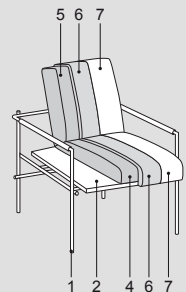

Sedie 356 - Claire - Kyo

METAL

	Sedia 356 - Chair 356	Sedia Claire - Sedia Claire	Sedia Kyo - Sedia Kyo
Rivestimento Upholstering (7)	Sfoderabile Removable	—	—
Non sfoderabile Not removable			
Imbottiture Padding (4-5-6)	 D.35kg/m³	 D.35kg/m³	 D.35kg/m³

INFORMAZIONI TECNICHE

Struttura: 1-2

Sedia 356 e Claire: schienale in pannello di multistrati curvato in stampo, seduta in pannello di multistrati categoria E1.

Sedia Kyo: struttura in tubolare di acciaio e pannello di multistrati categoria E1.

Molleggio: 2-3

Sedie 356 e Claire: seduta in nastri elastici di fibra propilenica e lattice incrociati e meccanicamente pretensionati, schienale in legno multistrati.

Sedia Kyo: seduta in pannello di legno multistrati.

Note:

Sedia Kyo con rivestimento opzionale dei braccioli in cuoio.

Per sedia Claire mix cuscini seduta in tessuto con fianchi e retro schiena in pelle cat.Soft non sfoderabili.

TECHNICAL INFORMATION

Structure: 1-2

Chair 356 and Claire: molded curved multilayer wooden panel backrest, E1 category multilayer wooden seat panel.

Chair Kyo: tubular steel frame and E1 category multilayer wooden panel.

Springing: 2-3

Chair 356 and Claire: mechanically pretensioned propylene fiber and latex elastic belts seat, multilayer wooden backrest

Chair Kyo: multilayer wooden seat.

Note:

Chair Kyo with optional bonded leather armrests cover

For Claire chair mix seat cushions in fabric with sides and back in Soft category leather, not removable.

356

Claire

Kyo

356

Claire

Kyo

Piedini - Feet:

di serie 356
Light brown (ME11)

di serie Claire
Nero (ME09)

Accessori - Accessories:

Kyo
Nero (ME09)
Light brown (ME11)