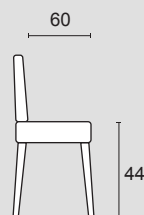

Sedie 356 - Claire - Kyo

METAL

	Sedia 356 - Chair 356	Sedia Claire - Sedia Claire	Sedia Kyo - Sedia Kyo
Rivestimento Upholstering (7)	Sfoderabile Removable	—	—
Non sfoderabile Not removable			
Imbottiture Padding (4-5-6)	 D.35kg/m³	 D.35kg/m³	 D.35kg/m³

INFORMAZIONI TECNICHE

Struttura: 1-2

Sedia 356 e Claire: schienale in pannello di multistrati curvato in stampo, seduta in pannello di multistrati categoria E1.

Sedia Kyo: struttura in tubolare di acciaio e pannello di multistrati categoria E1.

Molleggio: 2-3

Sedie 356 e Claire: seduta in nastri elastici di fibra propilenica e lattice incrociati e meccanicamente pretensionati, schienale in legno multistrati.

Sedia Kyo: seduta in pannello di legno multistrati.

Note:

Sedia Kyo con rivestimento opzionale dei braccioli in cuoio.

Per sedia Claire mix cuscini seduta in tessuto con fianchi e retro schiena in pelle cat.Soft non sfoderabili.

TECHNICAL INFORMATION

Structure: 1-2

Chair 356 and Claire: molded curved multilayer wooden panel backrest, E1 category multilayer wooden seat panel.

Chair Kyo: tubular steel frame and E1 category multilayer wooden panel.

Springing: 2-3

Chair 356 and Claire: mechanically pretensioned propylene fiber and latex elastic belts seat, multilayer wooden backrest

Chair Kyo: multilayer wooden seat.

Note:

Chair Kyo with optional bonded leather armrests cover

For Claire chair mix seat cushions in fabric with sides and back in Soft category leather, not removable.

356

Claire

Kyo

356

Claire

Kyo

Piedini - Feet:

di serie 356
Light brown (ME11)

di serie Claire
Nero (ME09)

Accessori - Accessories:

Kyo
Nero (ME09)
Light brown (ME11)