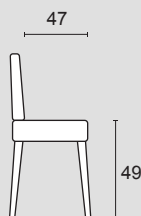

Note:

For mix version fabric cushions with sides and outer back in leather Soft category not removable.

Archie
St.Tropez

Bounty

Linear

356

Archie

St.Tropez