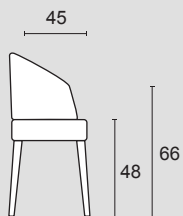

Note:

For mix version fabric cushions with sides and outer back in leather Soft category not removable.

Archie
St.Tropez