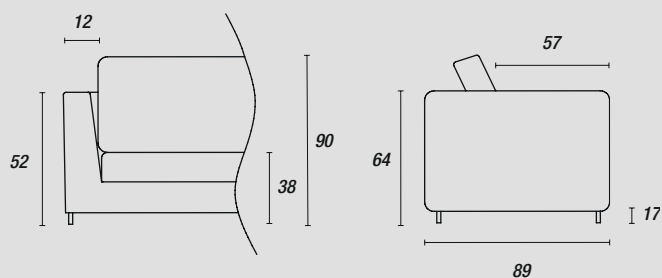

Basamento: - Base::

Frassino (LE23)

(B001) Bianco
(B002) Tortora