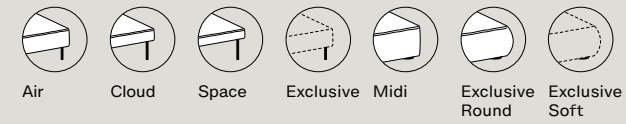

Varianti piedini

Feet variants

BED FRAMES

MODEL	BED FRAMES	FEET VARIANTS														
		h 6 cm wooden feet	h 13 cm AERO	BJORG	GERD	HOST	ODD	PIN LOW	TYRA	h 20 cm LUX	PIN HIGH	STEN	h 22 cm BIT	variable height DEDICATED DESIGN		
ADA	“Ada” Exclusive													ADA		
ALAR	“Alar Terra” Exclusive													ALAR		
	“Alar Sospeso” Exclusive													ALAR		
ARIS	“Aris” Exclusive			STANDARD	OPTIONAL	OPTIONAL			OPTIONAL		OPTIONAL					
AVALON	“Avalon” Exclusive					STANDARD										
BEND	“Bend” Exclusive Soft	STANDARD														
CHLOÉ LUXURY	Space												STANDARD			
CLAIRE	“Claire” Exclusive Soft	STANDARD														
CLIP	“Clip” Exclusive Soft	ABS FEET														
FLANN 2.0	Air		OPTIONAL		STANDARD	OPTIONAL			OPTIONAL		OPTIONAL					
	Midi	STANDARD														
KAILUA	Air		OPTIONAL	OPTIONAL	OPTIONAL				OPTIONAL	OPTIONAL	STANDARD					
	Midi	STANDARD														
KANAHA	“Kanaha” Exclusive										OPTIONAL		OPTIONAL	KANAHA		
KIM	“Kim” Exclusive													COVER, GIPSY		
NATHAN	“Nathan” Exclusive		OPTIONAL	OPTIONAL	OPTIONAL	STANDARD			OPTIONAL		OPTIONAL					
OTELLO	Air		OPTIONAL	OPTIONAL	STANDARD	OPTIONAL			OPTIONAL	OPTIONAL	OPTIONAL					
	Cloud											OPTIONAL	OPTIONAL	STANDARD	OPTIONAL	
	Midi	STANDARD														
PACIFIC	“Pacific” Exclusive Round	STANDARD														
PAPILO	Cloud											STANDARD	OPTIONAL	OPTIONAL	OPTIONAL	
	Midi	STANDARD														
PUPPET	“Puppet” Exclusive Round	STANDARD														
ROYAL	“Royal” Exclusive		OPTIONAL	OPTIONAL	OPTIONAL	STANDARD			OPTIONAL		OPTIONAL					
SKIN	Space												STANDARD			
SOUND	“Sound” Exclusive		OPTIONAL						OPTIONAL		OPTIONAL		STANDARD			
FEET FINISHES		1 wood Eucalipto (LE05) Eucalyptus Eukalyptusholz Eucalyptus 2 metal Light brown (ME11) Light brown Light brown Light brown	1 metal Nero (ME09) Black Schwarz Noir 2 metal Light brown (ME11) Testa di Moro (ME03) Dark brown Dunkel braun Marron	1 metal Antracite (ME01) anthracite anthrazit anthracite 2 metal Testa di Moro (ME03) Dark brown Dunkel braun Marron	1 wood Eucalipto (LE05) Eucalyptus Eukalyptusholz Eucalyptus		1 wood Eucalipto (LE05) Eucalyptus Eukalyptusholz Eucalyptus 2 wood Grey wood (LE12) Grey wood Grey wood Grey wood	1 metal Nero (ME09) Black Schwarz Noir 2 metal Light brown (ME11) con puntale Inox Light brown (ME11) w/ stainless steel tip Light brown (ME11) mit Edelstahlkappe Light brown (ME11) avec coquille Inox	1 metal Nero (ME09) Black Schwarz Noir 2 metal Light brown (ME11) con puntale Inox Light brown (ME11) w/ stainless steel tip Light brown (ME11) mit Edelstahlkappe Light brown (ME11) avec coquille Inox	1 metal Nero (ME09) Black Schwarz Noir 2 metal Light brown (ME11) Light brown (ME11) Light brown Light brown	1 metal Nero (ME09) Black Schwarz Noir 2 metal Light brown (ME11) Light brown (ME11) Light brown Light brown	1 metal Light brown (ME11) Light brown Light brown Light brown