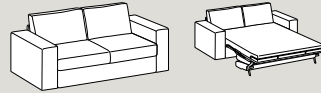

SOFA BEDS

FREEDOM 2.0 EXTRA LARGE ARMRESTS

Design Ditre Italia

p. 170-175

Sofa bed	Dimensioni Dimensions		
Tessuto Fabric	W 196	D 102-218	H 88 cm
	W 216	D 102-218	H 88 cm
	W 236	D 102-218	H 88 cm