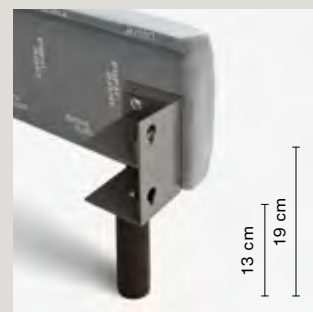

Angolari regolabili Adjustable brackets

Ditre Italia utilizza angolari regolabili in diverse altezze grazie alla possibilità di fissaggio della piastra di appoggio in numerose posizioni, permettendo l'alloggiamento di reti e materassi di qualsiasi spessore, anche importante. Questa regolazione è possibile solamente nelle versioni senza contenitore. Sono dotati inoltre di speciali forature che permettono un montaggio facilitato del giroletto.

Ditre Italia uses brackets adjustable at various heights since their fastening plates can be fixed at several different positions. This allows bed bases and mattresses of any height, even exceptionally high ones, to be accommodated. This type of adjustment is only available for beds without storage. Moreover, special holes are present on the brackets for easy bed frame assembly.

MIDI / EXCLUSIVE SOFT / EXCLUSIVE ROUND BED FRAME

AIR BED FRAME

H 19 cm

Letti contenitore Bed containers

BOX

BOX è un meccanismo di apertura, collaudato fino a 16.000 movimenti. I pannelli sul fondo si rimuovono facilmente, per agevolare le operazioni di pulizia.

The BOX bed-lift mechanism has been tested for up to 16,000 movements. To simplify cleaning, the bottom panels are easy to remove.

EASY

EASY è un'evoluzione del meccanismo BOX, che permette di movimentare rete e materasso all'altezza necessaria per rifare il letto senza doversi abbassare.

EASY is an upgraded version of the BOX mechanism that lets you lift bed bases and mattresses to the height required to make the bed without having to bend over.